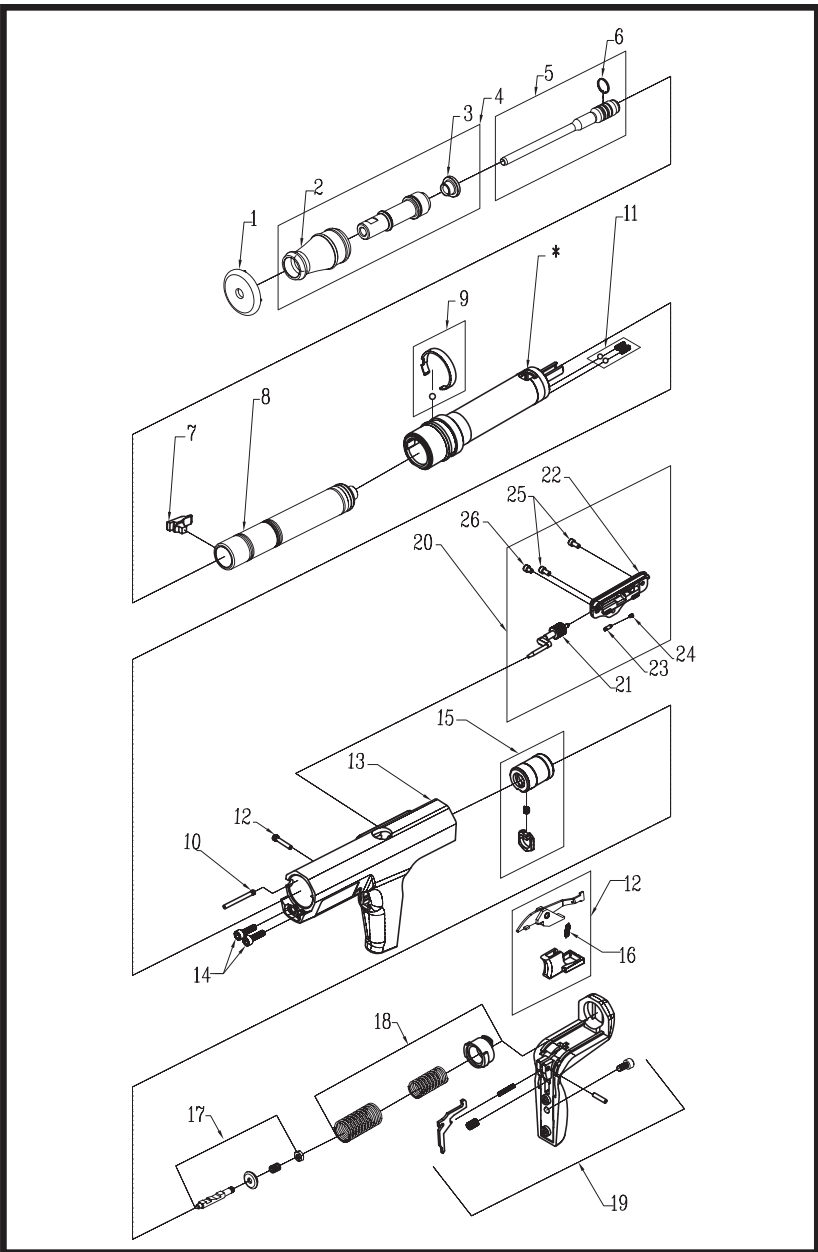

# PARTS SCHEMATIC

### COBRA+ TOOL PARTS LIST

KEY	PART NO.	DESCRIPTION
1	SC490737	SPALL GUARD
2	SC395332	PLASTIC SLEEVE
3	SC250502	PLASTIC BUFFER
4	SC395330	FASTENER GUIDE ASSEMBLY
5	SC395320	PISTON ASSEMBLY
6	SC301208	PISTON RING
7	SC302012	PAWL (STOP)
8	SC395301	BARREL
9	SC301014A	BARREL RETENTION ASSEMBLY
10	SC301016	PUSH PIN
11	SC301046A	DETENT BALL ASSEMBLY
12	SC301034A	TRIGGER ASSEMBLY AND PIN
13	SC385001	TOOL BODY
14	SC301113	BOLT (2)
15	SC301300A	SEAR HOLDER ASSEMBLY
16	SC301531	SPRING, ADVANCE BAR
17	SC301400	FIRING PIN ASSEMBLY
18	SC301026A	FIRING PIN SPRING ASSEMBLY
19	SC301600	HANDLE ASSEMBLY
20	SC355600	POWER ADJUST ASSEMBLY
21	SC355610	ADJUST PIN AND WHEEL ASSEMBLY
22	SC355601	PANEL
23	SC355602	PIN, PANEL
24	SC355603	SPRING, PANEL
25	SC355604	SCREW, LONG
26	SC355605	SCREW, SHORT